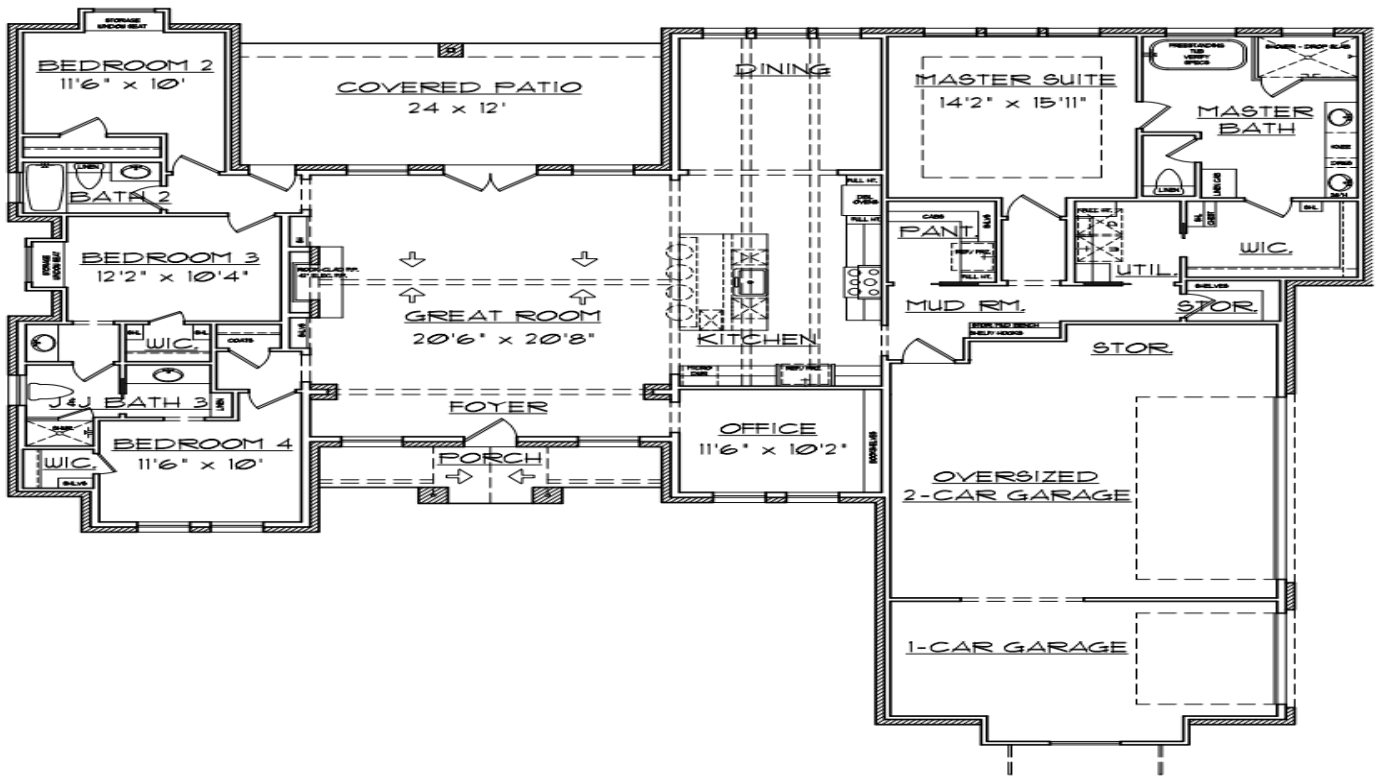

The Essex

4 BED | 2.5 BATH | 3 CAR | 2,764 SQ FT

Building Your Dream Home One Brick At A Time

BRICKMANHOMESANDCONSTRUCTION.COM | 214.878.5342