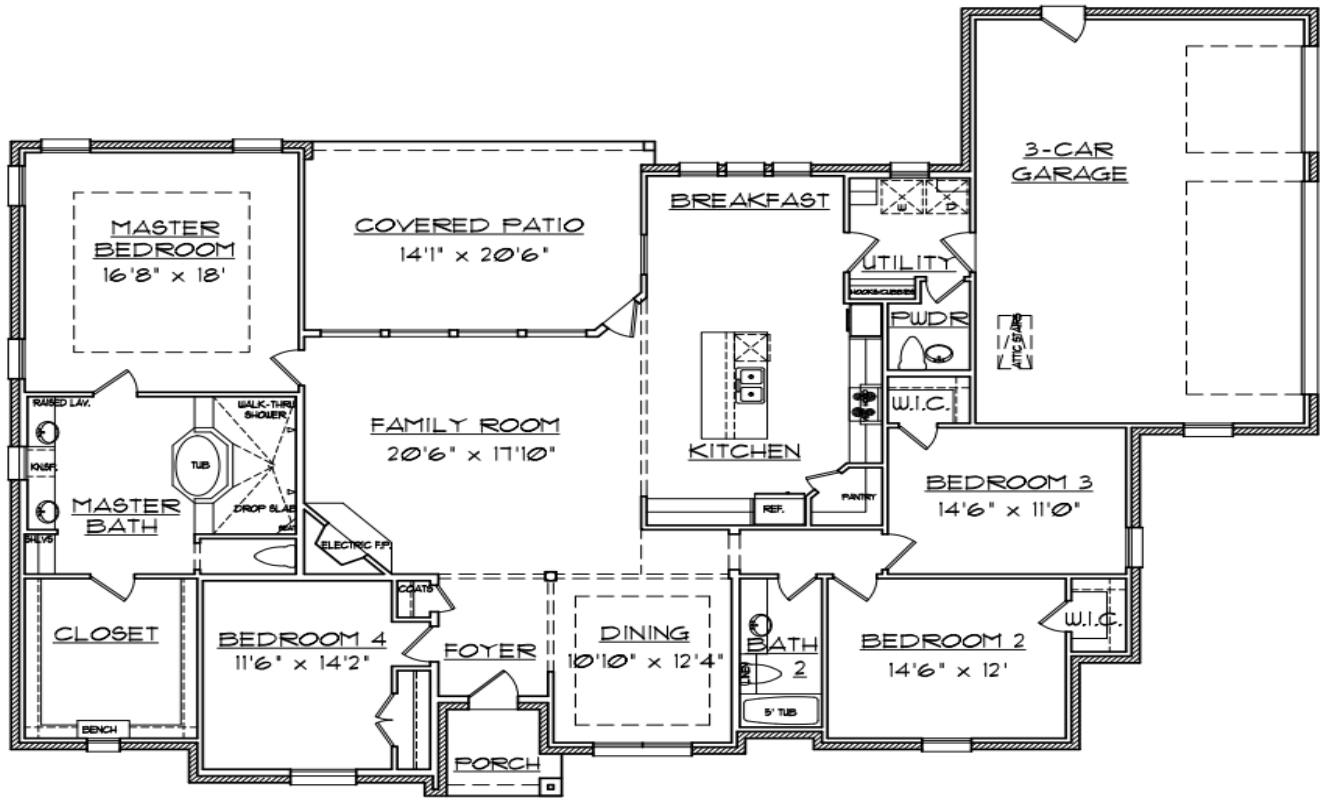

The Dylan

4 BED | 2.5 BATH | 3 CAR | 2,602 SQ FT

Building Your Dream Home One Brick At A Time

BRICKMANHOMESANDCONSTRUCTION.COM | 214.878.5342