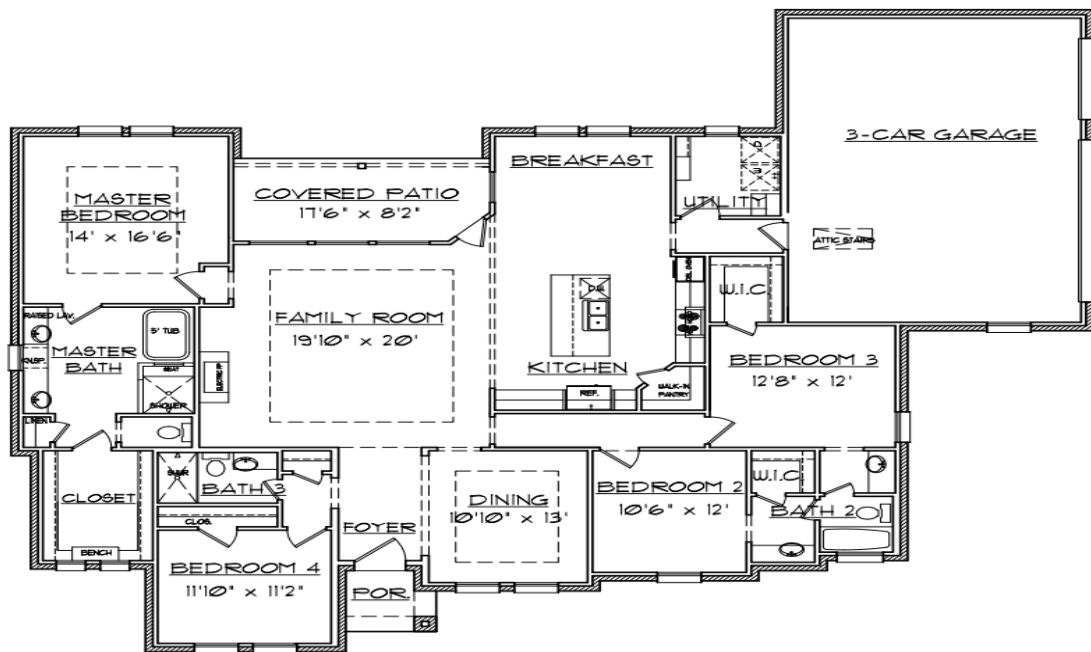

# The Avalon

4 BED | 3 BATH | 3 CAR | 2,450 SQ FT

*Building Your Dream Home One Brick At A Time*

BRICKMANHOMESANDCONSTRUCTION.COM | 214.878.5342